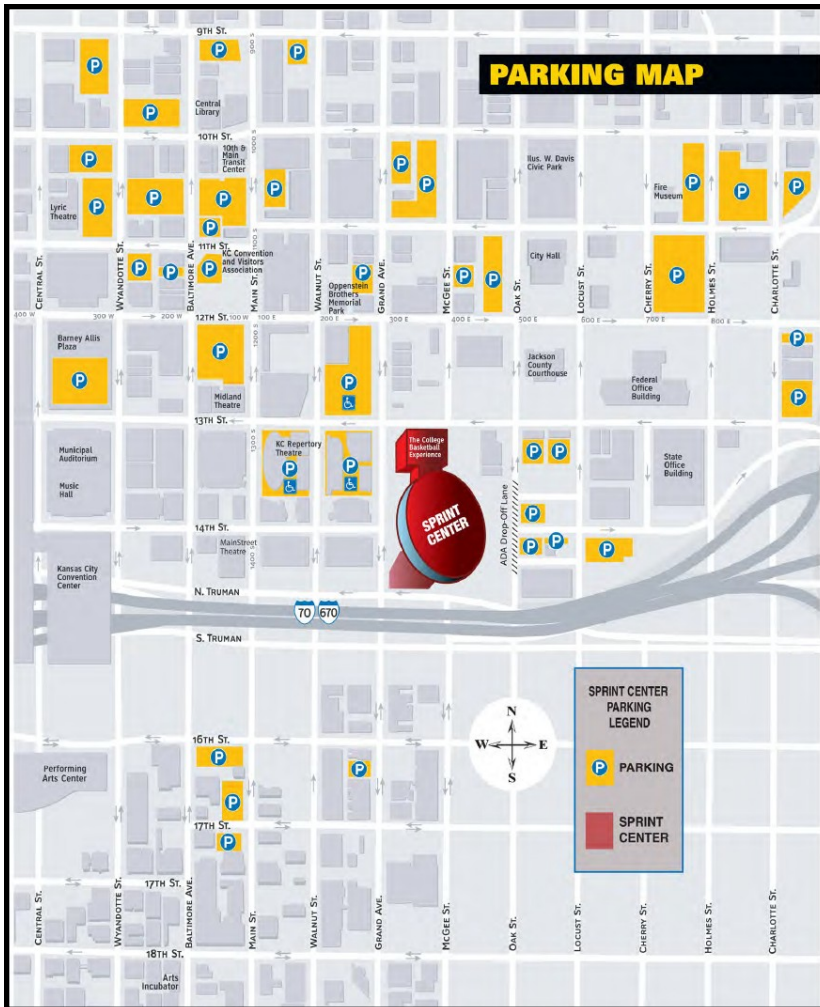

DIRECTIONS TO THE SPRINT CENTER

1407 GRAND BOULEVARD ■ KANSAS CITY, MO 64106 ■ 816/949-7100

FOR TICKET INFORMATION PLEASE CALL 888/49-FAITH

PARKING INFORMATION

CARPPOOLING IS STRONGLY ENCOURAGED.

- There are several surrounding parking lots within walking distance. Prices from $10-$20 per day. See map to the left or visit sprintcenter.com for updated map.
- **NO IN & OUT PRIVILEGES;** These lots are owned & operated by private parking companies. Therefore you will have to re-pay if you leave between the Friday Feature and Friday night. Plan & carpool accordingly.
- Bus drop off and pickup will be permitted at the Oak St. Entrance (Oak & 13th Terrace)
- Bus Parking ONLY: Contact Joclyn Green 816.949.7156

DISABILITY PARKING

- Handicap drop off is near the Oak St. entrance (Oak & 13th Terrace)
- Refer to the parking map on the left for the lots that have the handicap parking symbol.

Parking prices & map are subject to change

DRIVING DIRECTIONS

FROM THE NORTH

Take I-35 South to the Oak Street exit. Follow Oak Street to 13th Street and make a right turn onto 13th Street. Follow 13th Street to Grand Boulevard and turn left onto Grand Boulevard. Sprint Center is on the left side of the road.

FROM THE SOUTH

Take I-35 North to Broadway exit. Continue straight through the intersection onto Truman Road. Follow Truman Road to Grand Boulevard. Turn left onto Grand Boulevard and follow over I-70. Sprint Center is on the right side of the road.

FROM THE EAST

Take I-70 West toward downtown. Continue in the left lane to take I-670 West. Take the Truman Road exit toward Mc Gee Street. Continue going forward to Truman Road. Make a right turn onto Grand Boulevard. Sprint Center is on the right side of the road.

FROM THE WEST

Take I-70 East toward downtown. Continue in the left lane to take I-670 East (Crossing into Missouri). Take the Central Street exit in the left lane continuing toward downtown. Turn right onto Central Street. Make a left turn onto West Truman Road. Follow to Grand Boulevard and turn left. The Sprint Center is on the right side of the road.