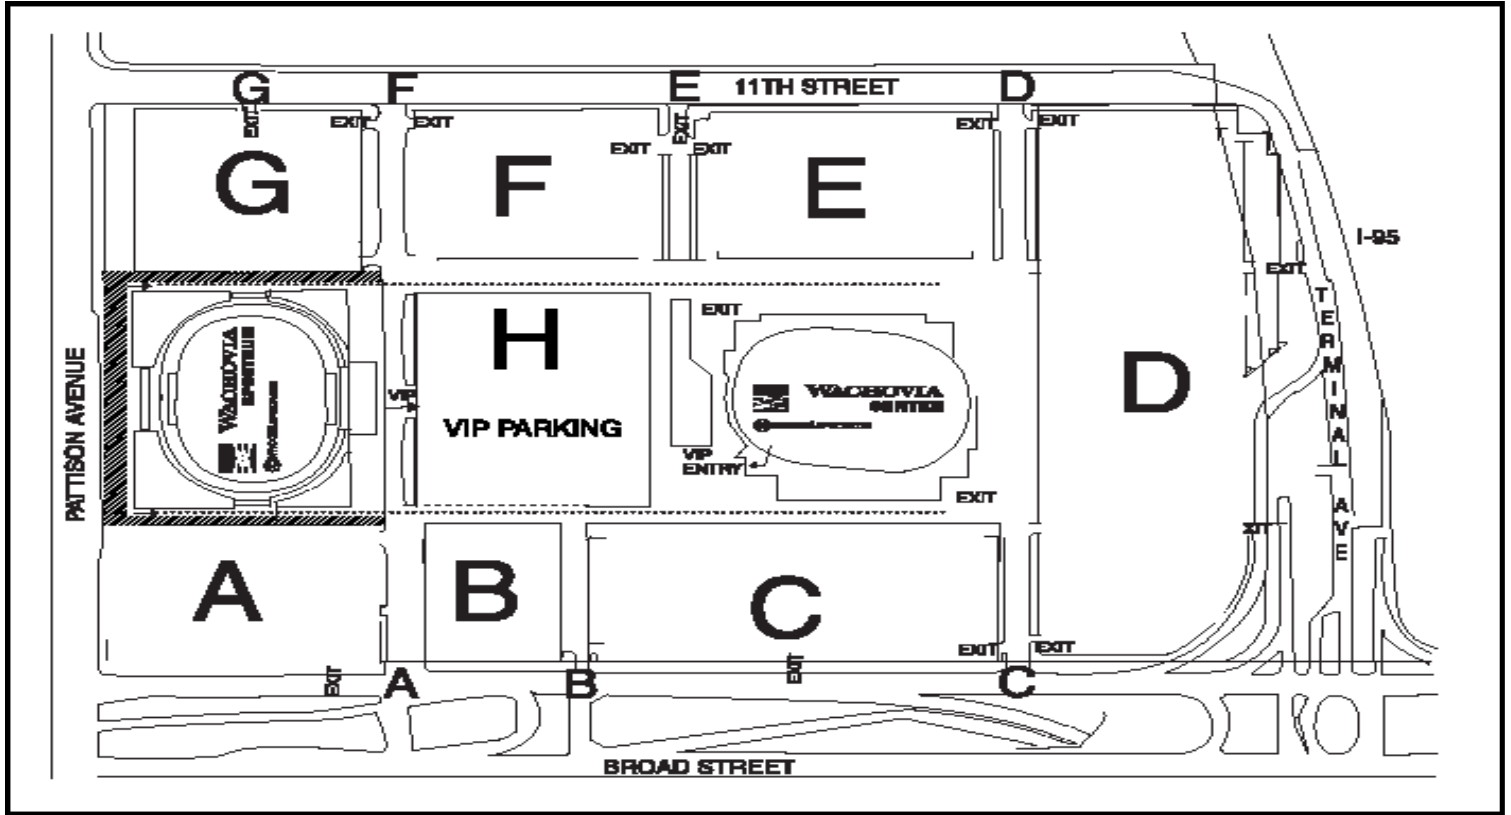

DIRECTIONS TO THE WACHOVIA CENTER

3601 S. Broad Street ▪ Philadelphia, PA 19148 ▪ (215) 336-3600

For Ticket Information please call (888) 49-FAITH

DRIVING DIRECTIONS

From Walt Whitman Bridge

Follow the signs for Broad Street. At the end of Broad Street Exit, make a left. Follow the signs to Arena.

From New Jersey via New Jersey Turnpike

Look for the signs for 295 South and Walt Whitman Bridge. Follow signs which lead to bridge. After crossing the bridge, follow signs for Broad Street Exit #45. At the end of Broad Street Exit, make left. Follow signs to Arena.

From Pennsylvania Turnpike

(For Downtowner and points further West) Follow Turnpike to Exit 24 (Valley Forge). Follow signs for 76 East. Continue on 76 East until you see signs for the Walt Whitman Bridge/Sports Complex. Follow until Exit 45 (Broad Street). At the end of the exit ramp, make a right at light onto Broad Street. The arena is on the left.

From Interstate 95, Delaware, and Maryland

Follow I-95 North to Exit 14 (Broad Street). The arena is on the right.

PARKING INFORMATION

- Parking is \$15.00 per vehicle.
- There are **NO** In/Out privileges for arena lots.
- Bus parking is available in the H-lot.