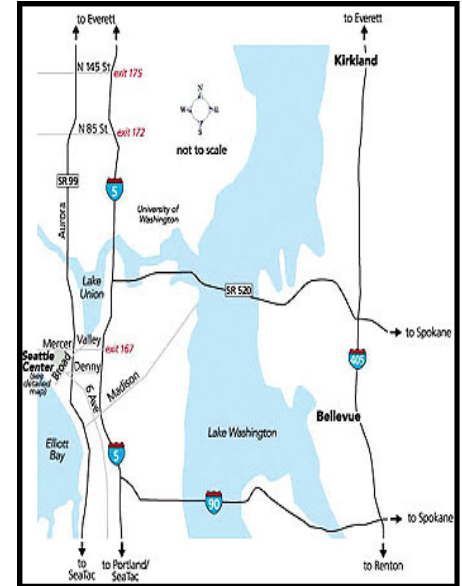

DIRECTIONS TO THE KEY ARENA AT SEATTLE CENTER

305 HARRISON ST ♦ SEATTLE, WA 98109 ♦ (206) 684-7200

FOR TICKET INFORMATION PLEASE CALL (888) 49-FAITH

Driving Directions

From the North/South: Take Exit 167, Mercer St./Seattle Center. Following signs to Seattle Center, turn right onto Fairview Ave. Turn left onto Valley, stay in center or left lanes; Valley becomes Broad St. Turn right onto Harrison. Turn right on 5th Ave North. Turn left onto Roy St. Turn left onto 3rd Ave North. Left into the parking garage.

From the East: Take 520 to Interstate 5 (I-5) and go south or take I-90 to I-5 and go north. Take Exit 167 and follow traffic west toward the Space Needle. Turn right on Harrison Street, right on 5th Ave North, left on Roy St., left on 3rd Ave North. Entrance to the parking garage is on your left.

From the Ferries: Travel north on Alaskan Way which becomes Broad St. Turn right on Broad St, left onto 5th Ave North, left onto Roy St., left on 3rd Ave North. Entrance to the parking garage is on your left.

From the West: Take Highway 99 and exit on Western Ave. Turn right on Broad St, turn left on 5th Ave North, left on Roy St, left on 3rd Ave North. Entrance to the parking garage is on your left.

Parking Information