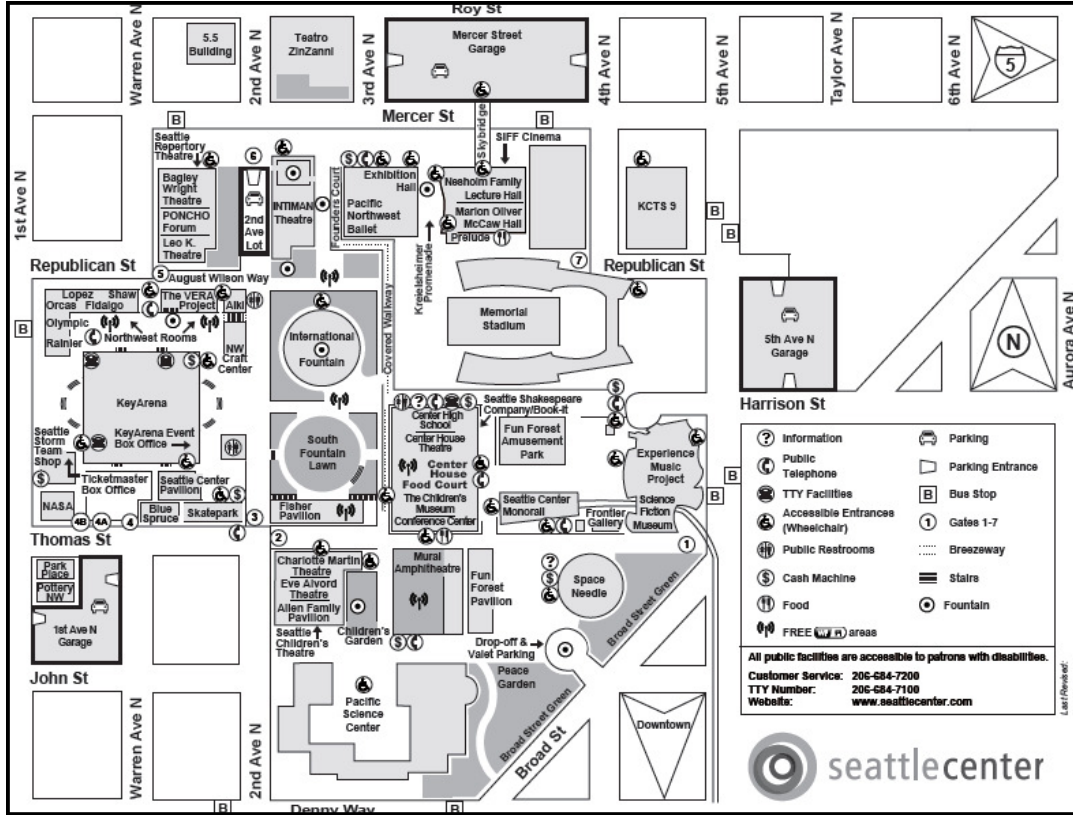

DIRECTIONS TO THE KEY ARENA AT SEATTLE CENTER

305 HARRISON ST ♦ SEATTLE, WA 98109 ♦ (206) 684-7200

FOR TICKET INFORMATION PLEASE CALL (888) 49-FAITH

Driving Directions

From the North/South: Take Exit 167, Mercer St./Seattle Center. Following signs to Seattle Center, turn right onto Fairview Ave. Turn left onto Valley, stay in center or left lanes; Valley becomes Broad St. Turn right onto Harrison. Turn right on 5th Ave North. Turn left onto Roy St. Turn left onto 3rd Ave North. Left into the parking garage.

From the East: Take 520 to Interstate 5 (I-5) and go south or take I-90 to I-5 and go north. Take Exit 167 and follow traffic west toward the Space Needle. Turn right on Harrison Street, right on 5th Ave North, left on Roy St., left on 3rd Ave North. Entrance to the parking garage is on your left.

Parking will be \$10 at the Seattle Center 5th Avenue Garage, Mercer Garage, and 1st Avenue N Garage. There is a carpool rate (3 or more in vehicle) of \$8 available in the **5th Avenue Garage ONLY**.

There are no In/Out parking privileges.

There is **NO** Bus parking available.

The handicapped entrance and drop off area for buses is along 1st Ave N at Harrison Street by the West entrance to Key Arena.