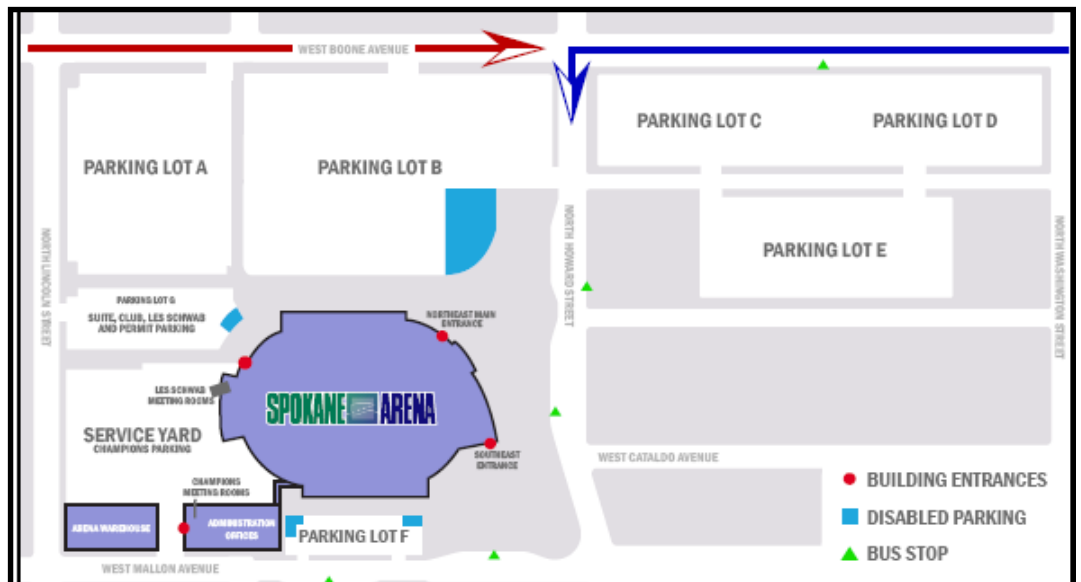

### From East:

West on Interstate 90 to the Division Street Exit.  
Division splits into Ruby Street.  
Turn Left on Sharp.  
Turn Left on Atlantic.  
Turn Right on Boone.  
Left on Howard.

### From South (Pullman):

North on Highway 195 to Interstate 90.  
East on Interstate 90 to the Maple Street Exit.  
Turn Right on Maple  
Turn Right onto Boone  
Turn Right onto Howard

### From North:

South on Highway 395 which comes into Spokane on Division Street. Take Division south to Sharp Avenue.  
Right at Sharp.  
Then turn left on to Atlantic  
Turn right on to Boone  
Turn right onto Howard

## DISABILITY PARKING

- 40 handicap spaces are available in Parking Lot B near the Northeast entrance. Additional spaces located in Lot F.
- There are passenger loading zones on Howard Street

*\*Parking Prices and map subject to change\**