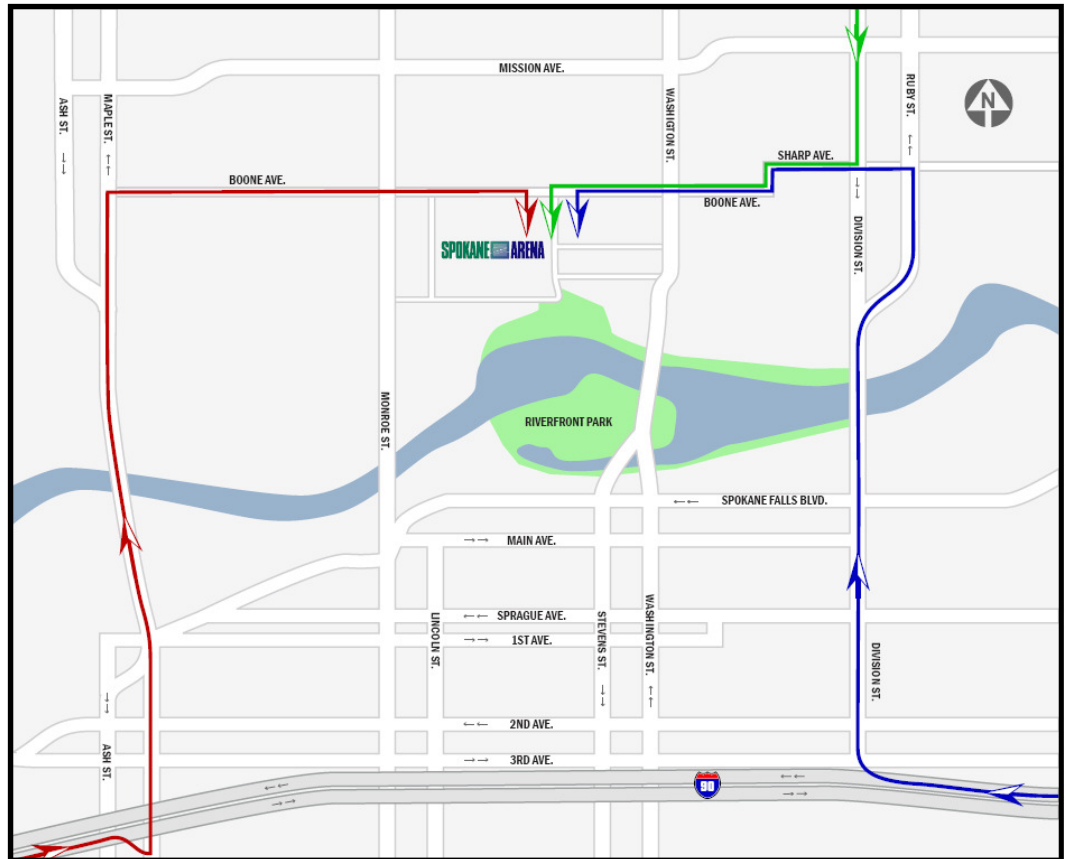

### From West (Airport):

East on Interstate 90 to the Maple Street Exit.  
Turn Left onto Maple  
Turn Right onto Boone  
Turn Right onto Howard

### From East:

West on Interstate 90 to the Division Street Exit.  
Division splits into Ruby Street.  
Turn Left on Sharp.  
Turn Left on Atlantic.  
Turn Right on Boone.  
Left on Howard.

### From South (Pullman):

North on Highway 195 to Interstate 90.  
East on Interstate 90 to the Maple Street Exit.  
Turn Right on Maple  
Turn Right onto Boone  
Turn Right onto Howard

### From North:

South on Highway 395 which comes into Spokane on Division Street. Take Division south to Sharp Avenue.  
Right at Sharp.  
Then turn left on to Atlantic  
Turn right on to Boone  
Turn right onto Howard