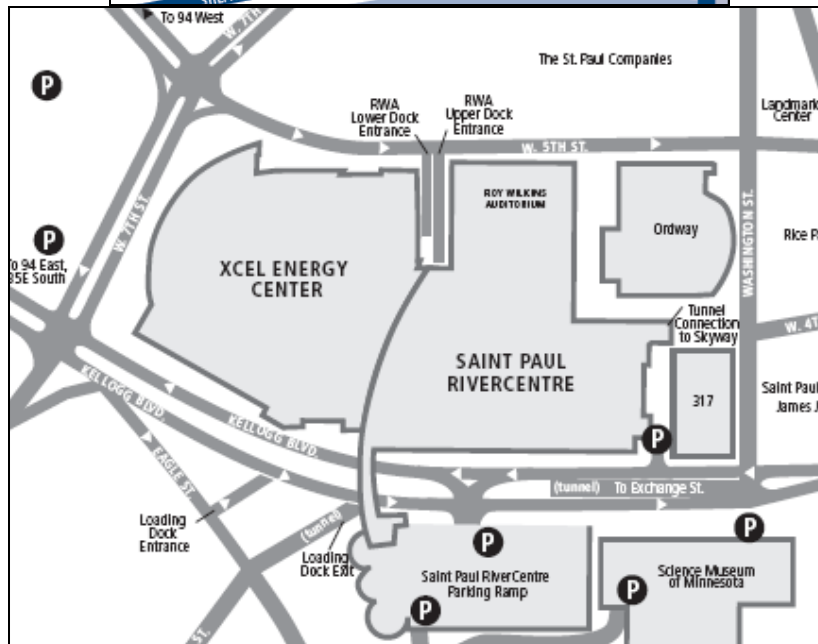

DIRECTIONS TO XCEL ENERGY CENTER

175 Kellogg Boulevard ▪ St. Paul, MN 55102 ▪ (651) 265-4800
FOR TICKET INFORMATION CALL (888) 49-FAITH

DIRECTIONS

From the West: Take 94 East to the 5th St. exit. Continue past 7th St., right on Washington St. Right on Kellogg Blvd. and an immediate right into the Kellogg ramp OR turn left into the RiverCentre ramp.

From the East: Take 94 West to the Kellogg Blvd/Mounds Blvd exit. Left on Kellogg Blvd. Follow Kellogg Blvd. one mile. Just past Washington St. take a right into the Kellogg ramp OR turn left into the RiverCentre ramp.

From the North: Take 35E South to Wacouta St/10th St exit. Follow Wacouta St. to Kellogg Blvd. Turn right. Just past Washington St. turn right into the Kellogg ramp OR turn left into the RiverCentre ramp.

From the South: Take 35E north to Shepard Rd. exit. Turn right, follow Shepard Rd. to Chestnut St./Eagle Pkwy. Turn left, cross the RR tracks, right at the stoplight and veer left into the Saint Paul RiverCentre ramp.