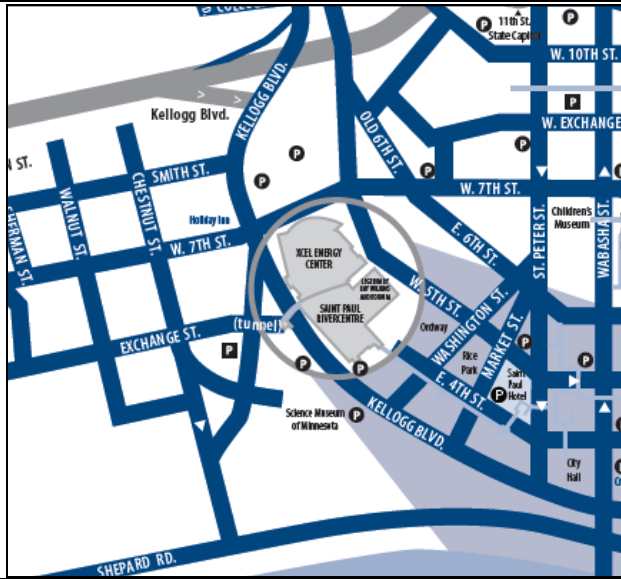

DIRECTIONS TO XCEL ENERGY CENTER

175 Kellogg Boulevard ▪ St. Paul, MN 55102 ▪ (651) 265-4800
FOR TICKET INFORMATION CALL (888) 49-FAITH

DIRECTIONS

From the West: Take 94 East to the 5th St. exit. Continue past 7th St., right on Washington St. Right on Kellogg Blvd. and an immediate right into the Kellogg ramp OR turn left into the RiverCentre ramp.

From the East: Take 94 West to the Kellogg Blvd/Mounds Blvd exit. Left on Kellogg Blvd. Follow Kellogg Blvd. one mile. Just past Washington St. take a right into the Kellogg ramp OR turn left into the RiverCentre ramp.

From the North: Take 35E South to Wacouta St/10th St exit. Follow Wacouta St. to Kellogg Blvd. Turn right. Just past Washington St. turn right into the Kellogg ramp OR turn left into the RiverCentre ramp.

From the South: Take 35E north to Shepard Rd. exit. Turn right, follow Shepard Rd. to Chestnut St./Eagle Pkwy. Turn left, cross the RR tracks, right at the stoplight and veer left into the Saint Paul RiverCentre ramp.