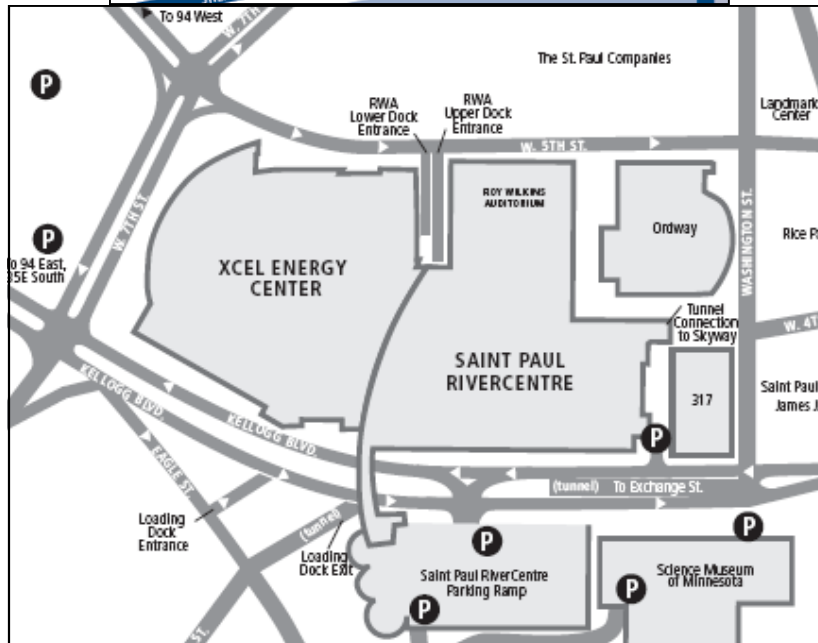

## DIRECTIONS

**From the West:** Take 94 East to the 5th St. exit. Continue past 7th St., right on Washington St. Right on Kellogg Blvd. and an immediate right into the Kellogg ramp OR turn left into the RiverCentre ramp.

**From the East:** Take 94 West to the Kellogg Blvd/Mounds Blvd exit. Left on Kellogg Blvd. Follow Kellogg Blvd. one mile. Just past Washington St. take a right into the Kellogg ramp OR turn left into the RiverCentre ramp.

**From the North:** Take 35E South to Wacouta St/10th St exit. Follow Wacouta St. to Kellogg Blvd. Turn right. Just past Washington St. turn right into the Kellogg ramp OR turn left into the RiverCentre ramp.

**From the South:** Take Hwy52 North to 7th Street, turn left. Continue to Kellogg Blvd., turn left. The RiverCentre ramp is on your left.