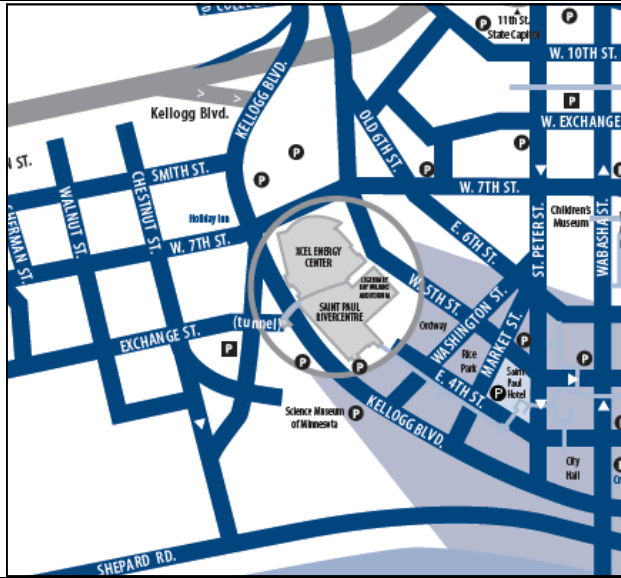

## DIRECTIONS

**From the West:** Take 94 East to the 5th St. exit. Continue past 7th St., right on Washington St. Right on Kellogg Blvd. and an immediate right into the Kellogg ramp OR turn left into the RiverCentre ramp.

**From the East:** Take 94 West to the Kellogg Blvd/Mounds Blvd exit. Left on Kellogg Blvd. Follow Kellogg Blvd. one mile. Just past Washington St. take a right into the Kellogg ramp OR turn left into the RiverCentre ramp.

**From the North:** Take 35E South to Wacouta St/10th St exit. Follow Wacouta St. to Kellogg Blvd. Turn right. Just past Washington St. turn right into the Kellogg ramp OR turn left into the RiverCentre ramp.

**From the South:** Take Hwy52 North to 7th Street, turn left. Continue to Kellogg Blvd., turn left. The RiverCentre ramp is on your left.